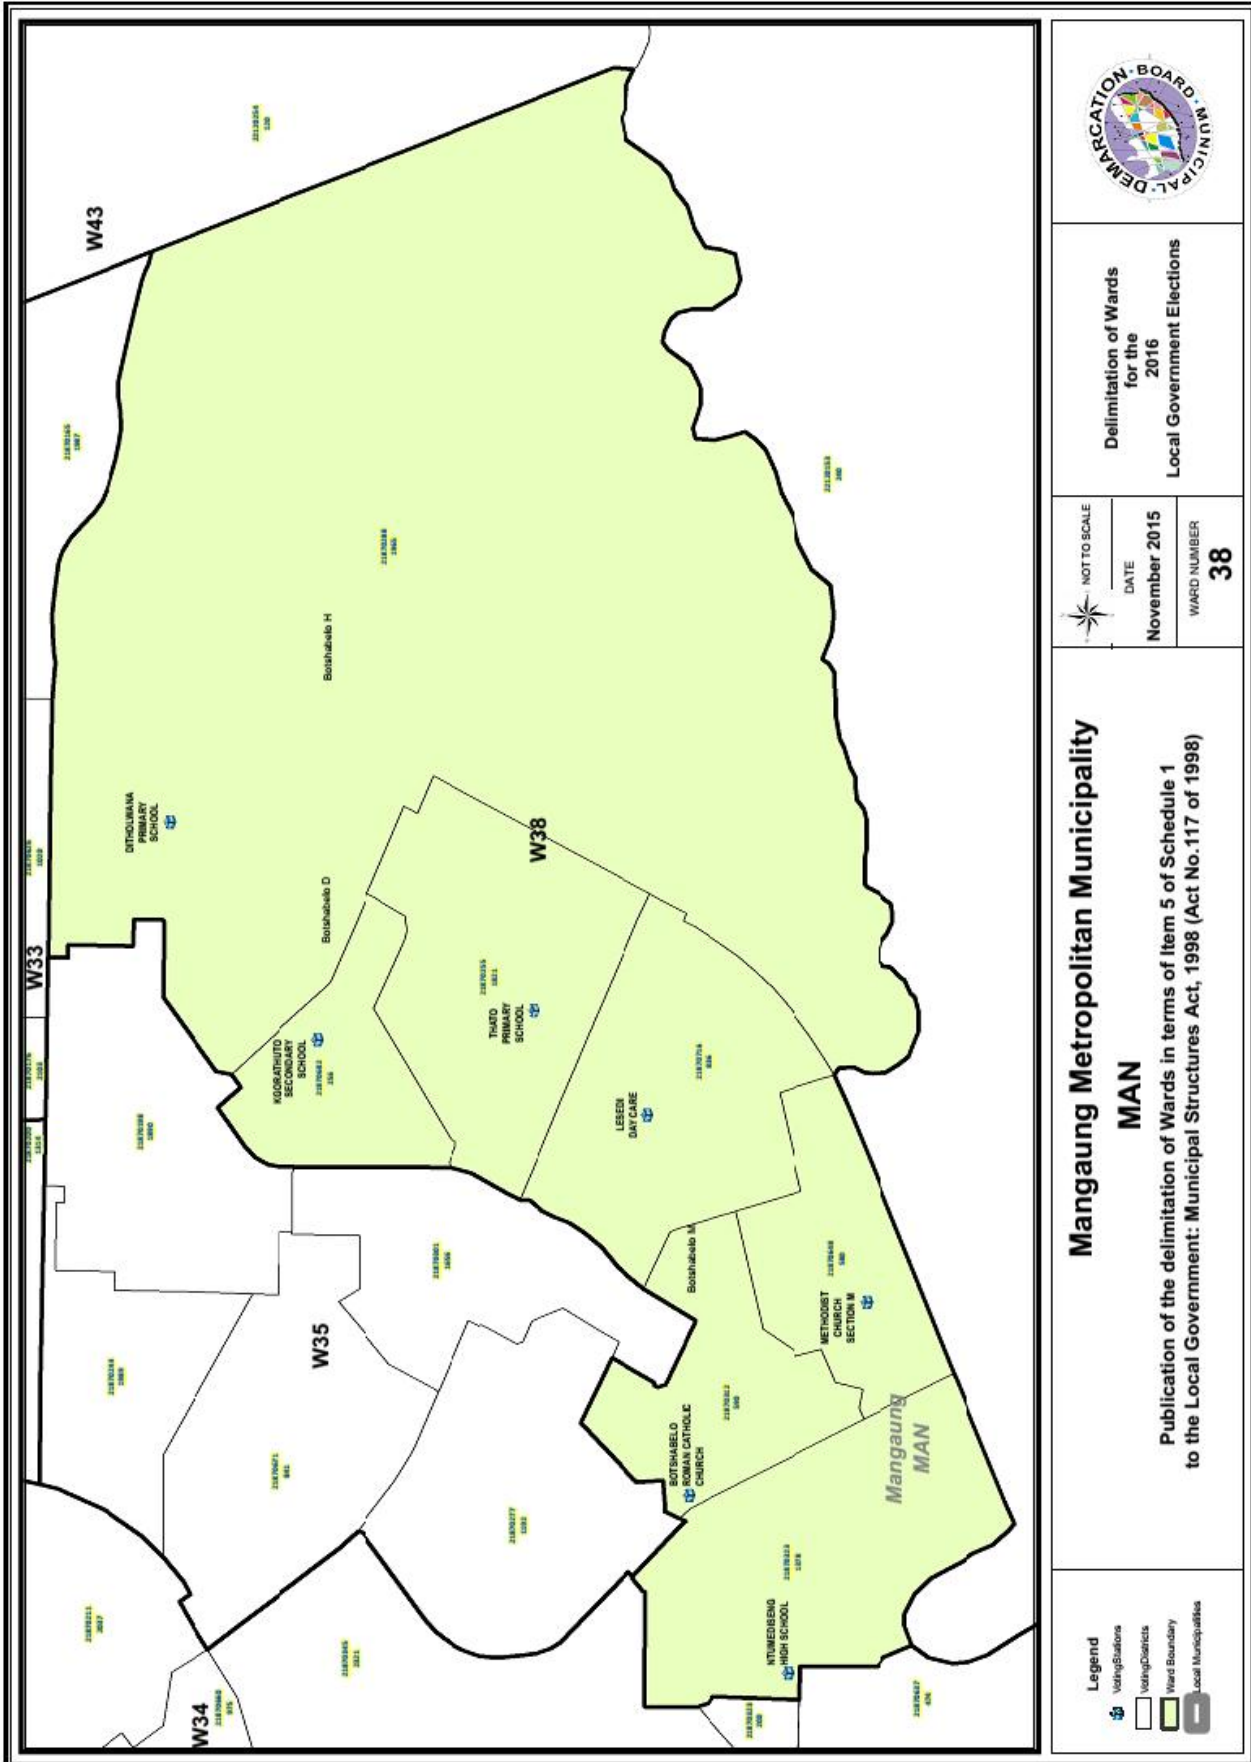

**Delimitation of Wards
for the
2016
Local Government Elections**

NOT TO SCALE
DATE
November 2015
WARD NUMBER
38

**Mangaung Metropolitan Municipality
MAN**
Publication of the delimitation of Wards in terms of Item 5 of Schedule 1
to the Local Government: Municipal Structures Act, 1998 (Act No.117 of 1998)

1. **Legend**
2. Voting Stations
   - Voting Districts
   - Ward Boundary
   - Local Municipalities