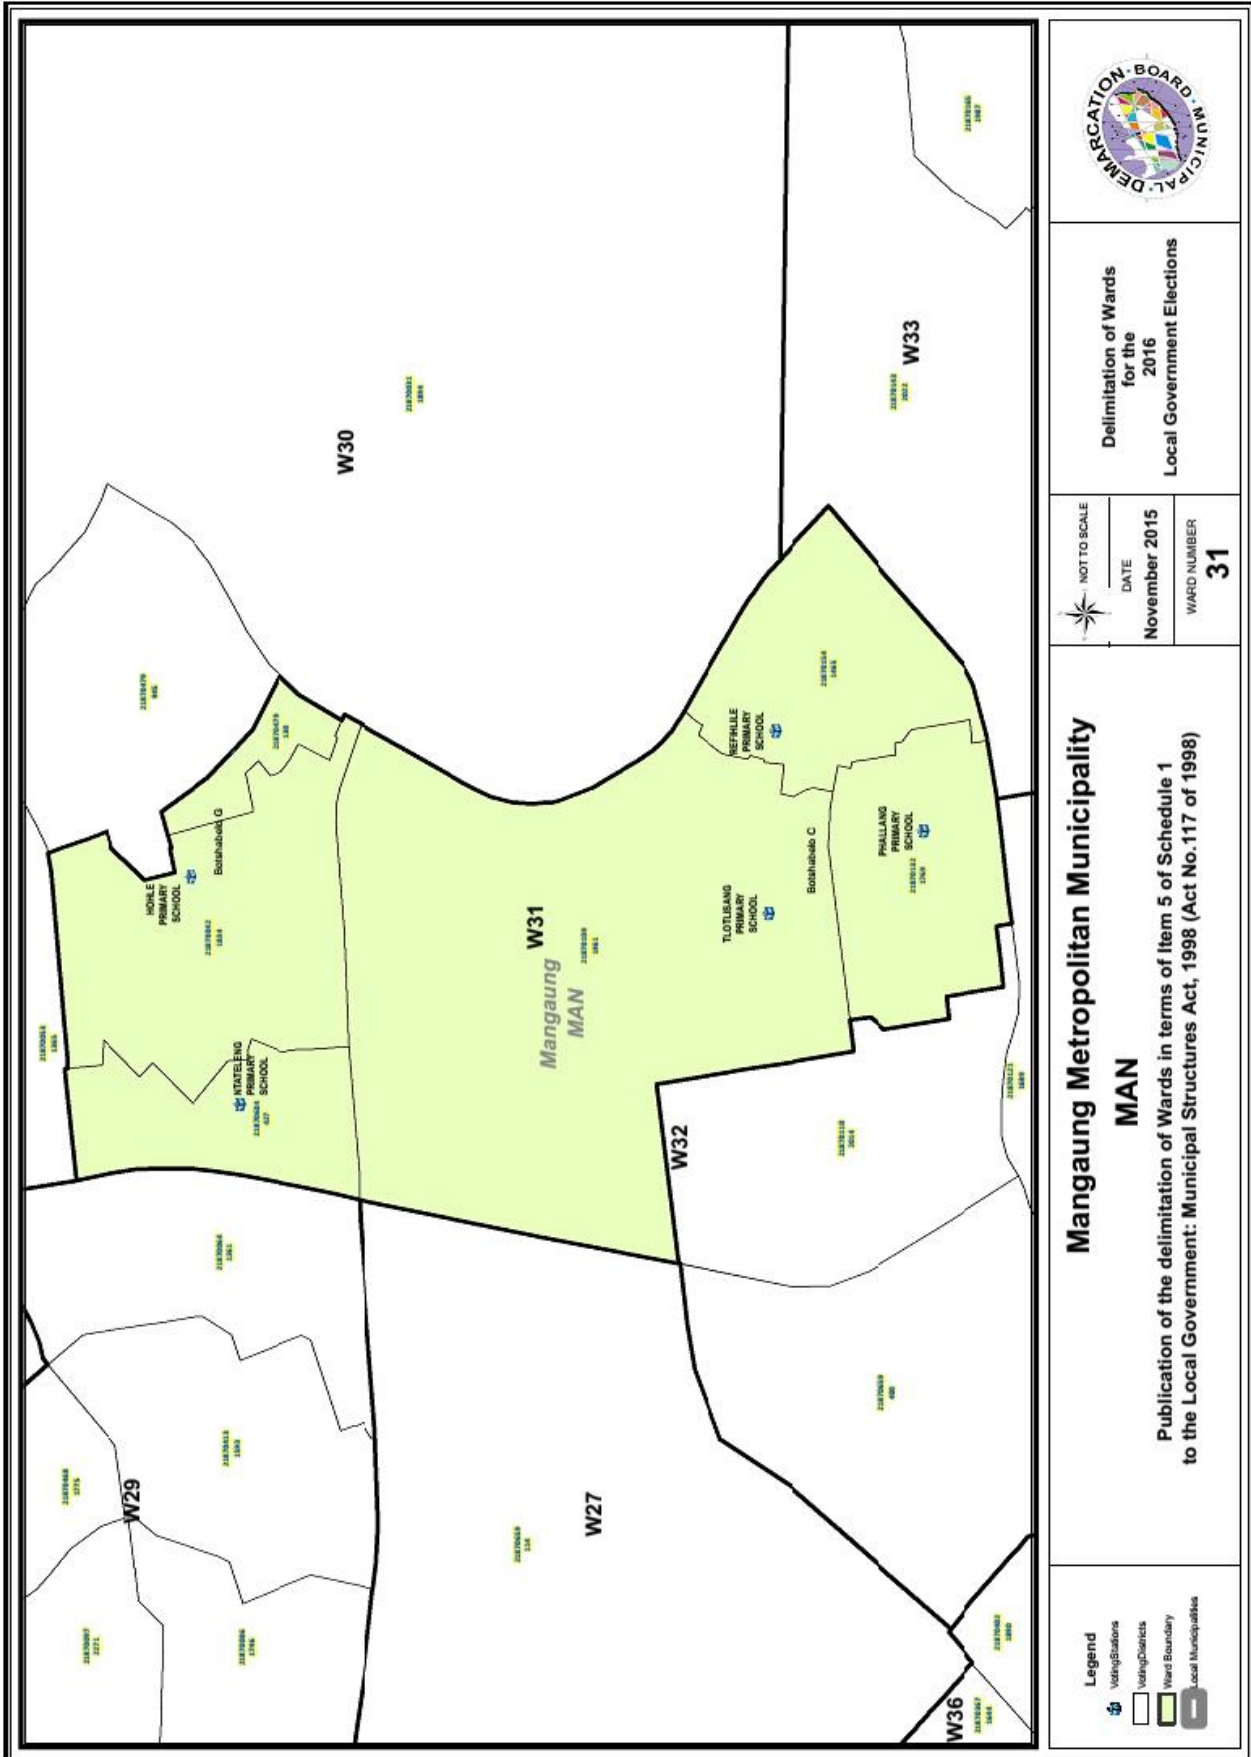

Delimitation of Wards
for the
2016
Local Government Elections

NOT TO SCALE
DATE
November 2015
WARD NUMBER
30

Manguang Metropolitan Municipality
MAN
Publication of the delimitation of Wards in terms of Item 5 of Schedule 1
to the Local Government: Municipal Structures Act, 1998 (Act No.117 of 1998)

- Legend**
- Voting Stations
 - Voting Districts
 - Ward Boundary
 - Local Municipalities

Delimitation of Wards
for the
2016
Local Government Elections

NOT TO SCALE
DATE
November 2015
WARD NUMBER
31

Manguang Metropolitan Municipality
MAN
Publication of the delimitation of Wards in terms of Item 5 of Schedule 1
to the Local Government: Municipal Structures Act, 1998 (Act No. 117 of 1998)

- Legend**
- Voting Stations
 - Voting Districts
 - Ward Boundary
 - Local Municipalities

Delimitation of Wards
for the
2016
Local Government Elections

NOT TO SCALE
DATE
November 2015
WARD NUMBER
34

Manguang Metropolitan Municipality

- Legend**
- Voting Stations
 - Voting Districts
 - Ward Boundary
 - Local Municipalities