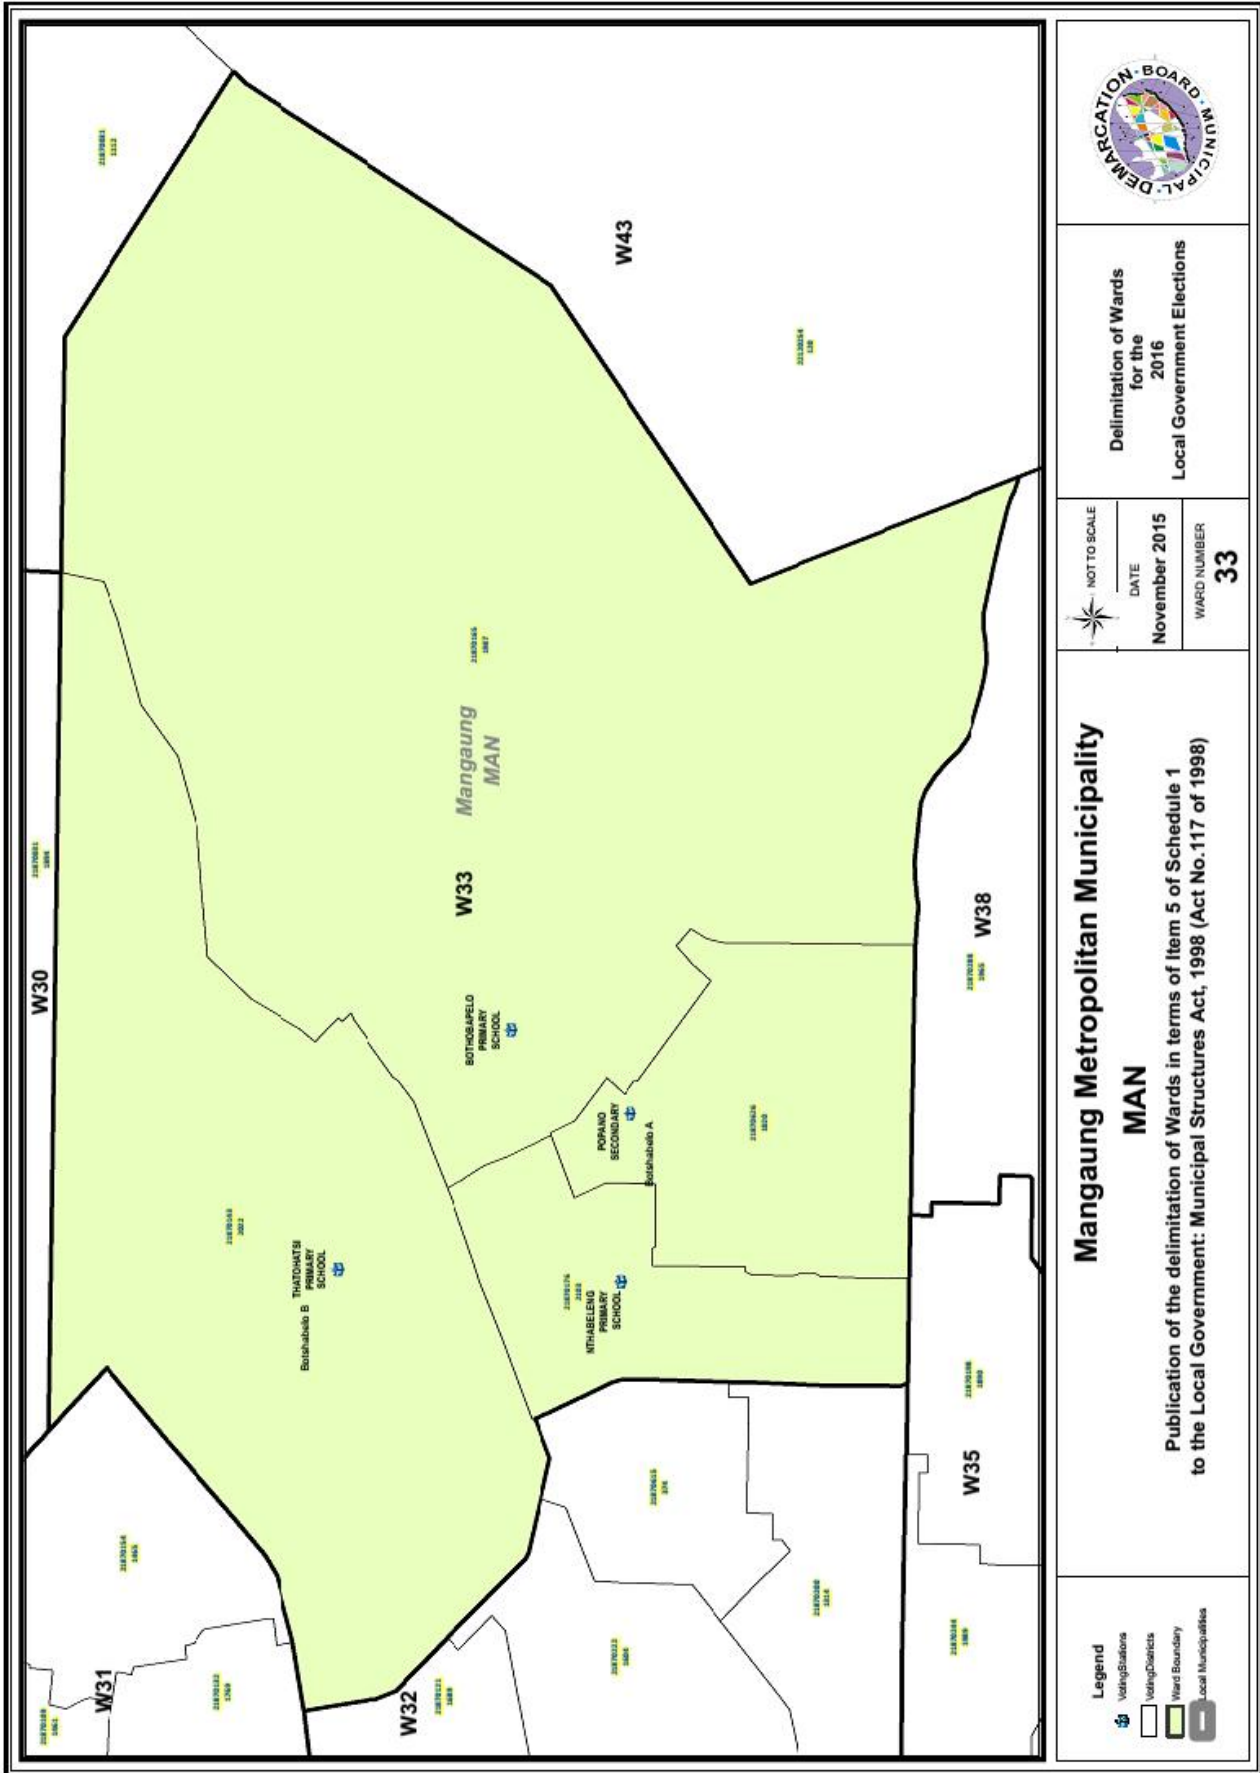

Delimitation of Wards
for the
2016
Local Government Elections

NOT TO SCALE
DATE
November 2015
WARD NUMBER
30

Manguang Metropolitan Municipality
MAN
Publication of the delimitation of Wards in terms of Item 5 of Schedule 1
to the Local Government: Municipal Structures Act, 1998 (Act No.117 of 1998)

- Legend**
- Voting Stations
 - Voting Districts
 - Ward Boundary
 - Local Municipalities

Delimitation of Wards
for the
2016
Local Government Elections

NOT TO SCALE
DATE
November 2015
WARD NUMBER
31

Manguang Metropolitan Municipality
MAN
Publication of the delimitation of Wards in terms of Item 5 of Schedule 1
to the Local Government: Municipal Structures Act, 1998 (Act No. 117 of 1998)

- Legend**
- Voting Stations
 - Voting Districts
 - Ward Boundary
 - Local Municipalities

Delimitation of Wards
for the
2016
Local Government Elections

NOT TO SCALE
DATE
November 2015
WARD NUMBER
34

Manguang Metropolitan Municipality

- Legend**
- Voting Stations
 - Voting Districts
 - Ward Boundary
 - Local Municipalities