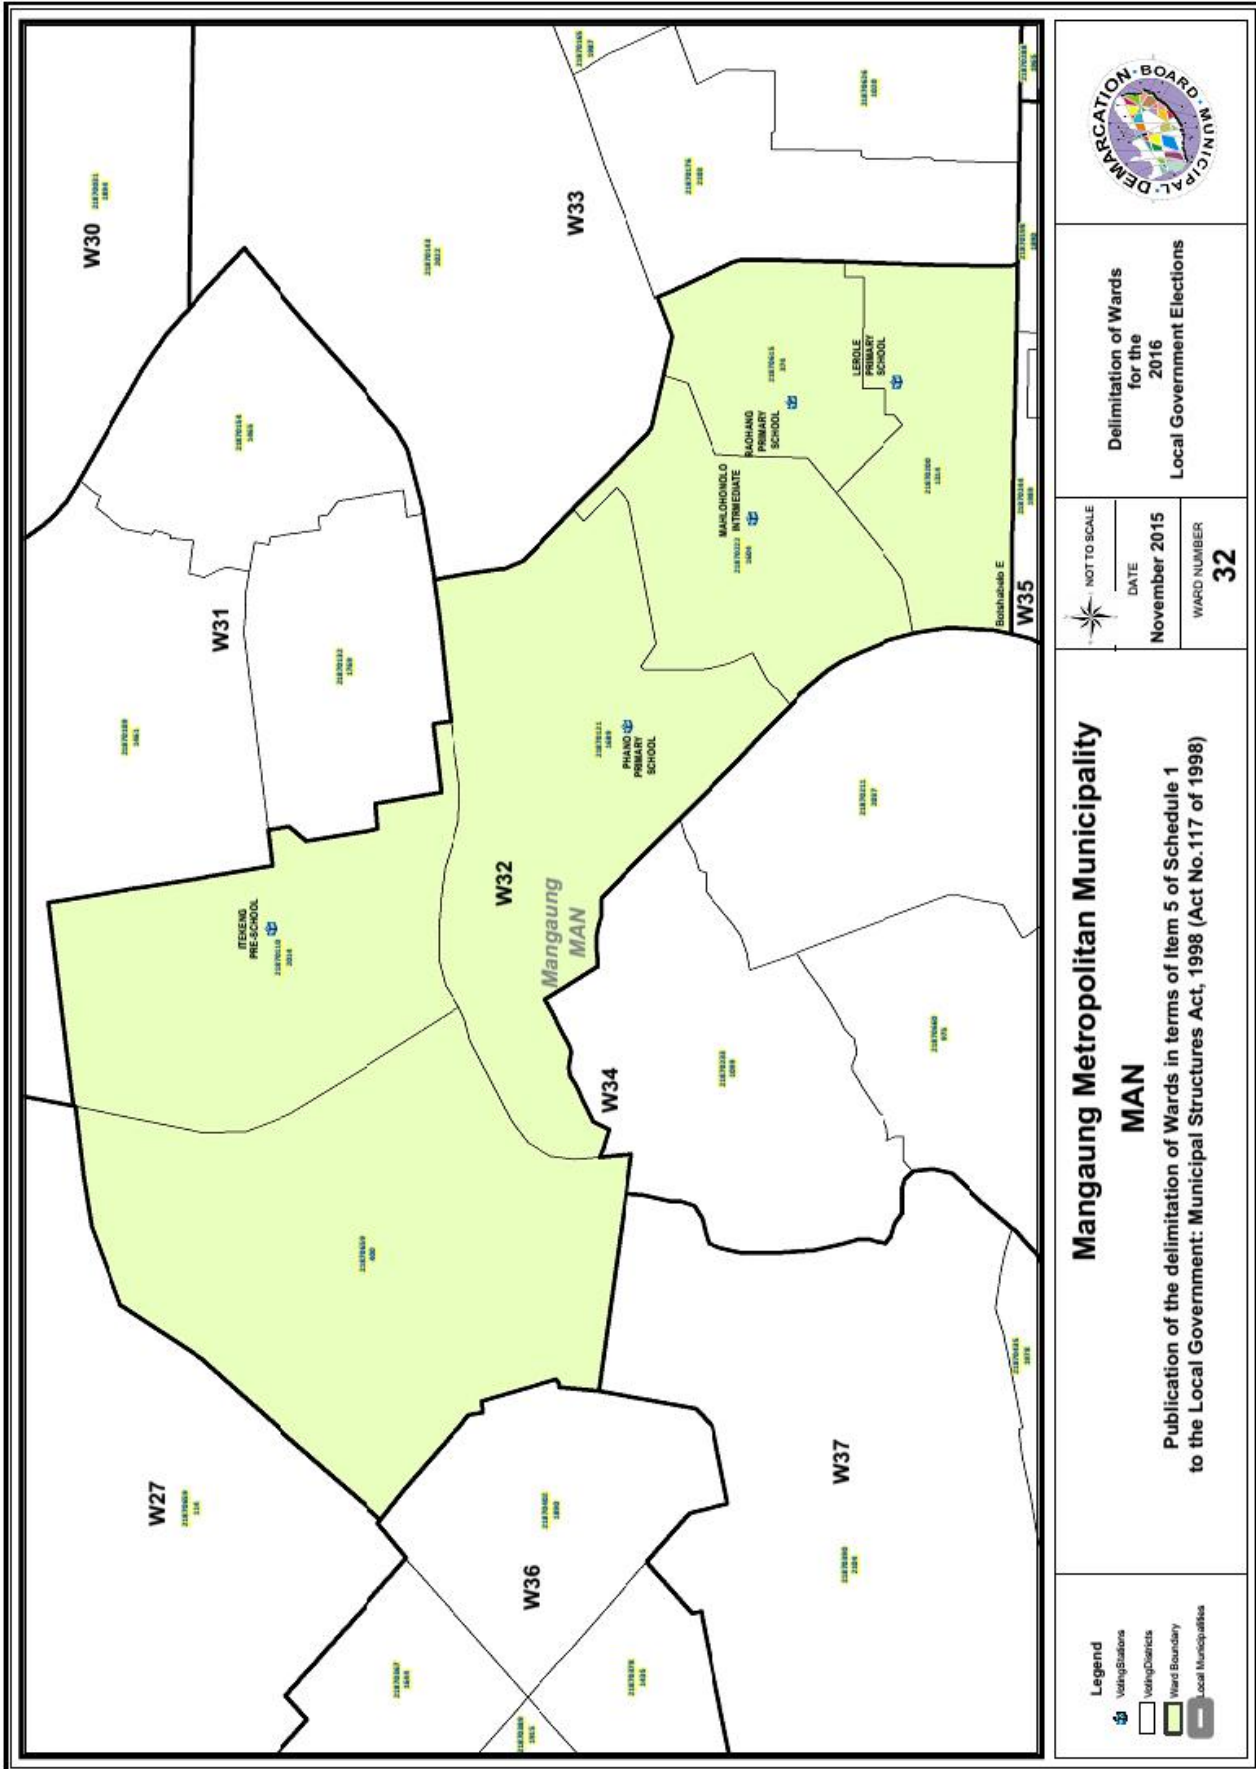

Delimitation of Wards
for the
2016
Local Government Elections

NOT TO SCALE
DATE
November 2015
WARD NUMBER
30

Manguang Metropolitan Municipality
MAN
Publication of the delimitation of Wards in terms of Item 5 of Schedule 1
to the Local Government: Municipal Structures Act, 1998 (Act No.117 of 1998)

- Legend**
- Voting Stations
 - Voting Districts
 - Ward Boundary
 - Local Municipalities

Delimitation of Wards
for the
2016
Local Government Elections

NOT TO SCALE
DATE
November 2015
WARD NUMBER
31

Manguang Metropolitan Municipality
MAN
Publication of the delimitation of Wards in terms of Item 5 of Schedule 1
to the Local Government: Municipal Structures Act, 1998 (Act No. 117 of 1998)

- Legend**
- Voting Stations
 - Voting Districts
 - Ward Boundary
 - Local Municipalities

Delimitation of Wards
for the
2016
Local Government Elections

NOT TO SCALE
DATE
November 2015
WARD NUMBER
34

Manguang Metropolitan Municipality

- Legend**
- Voting Stations
 - Voting Districts
 - Ward Boundary
 - Local Municipalities