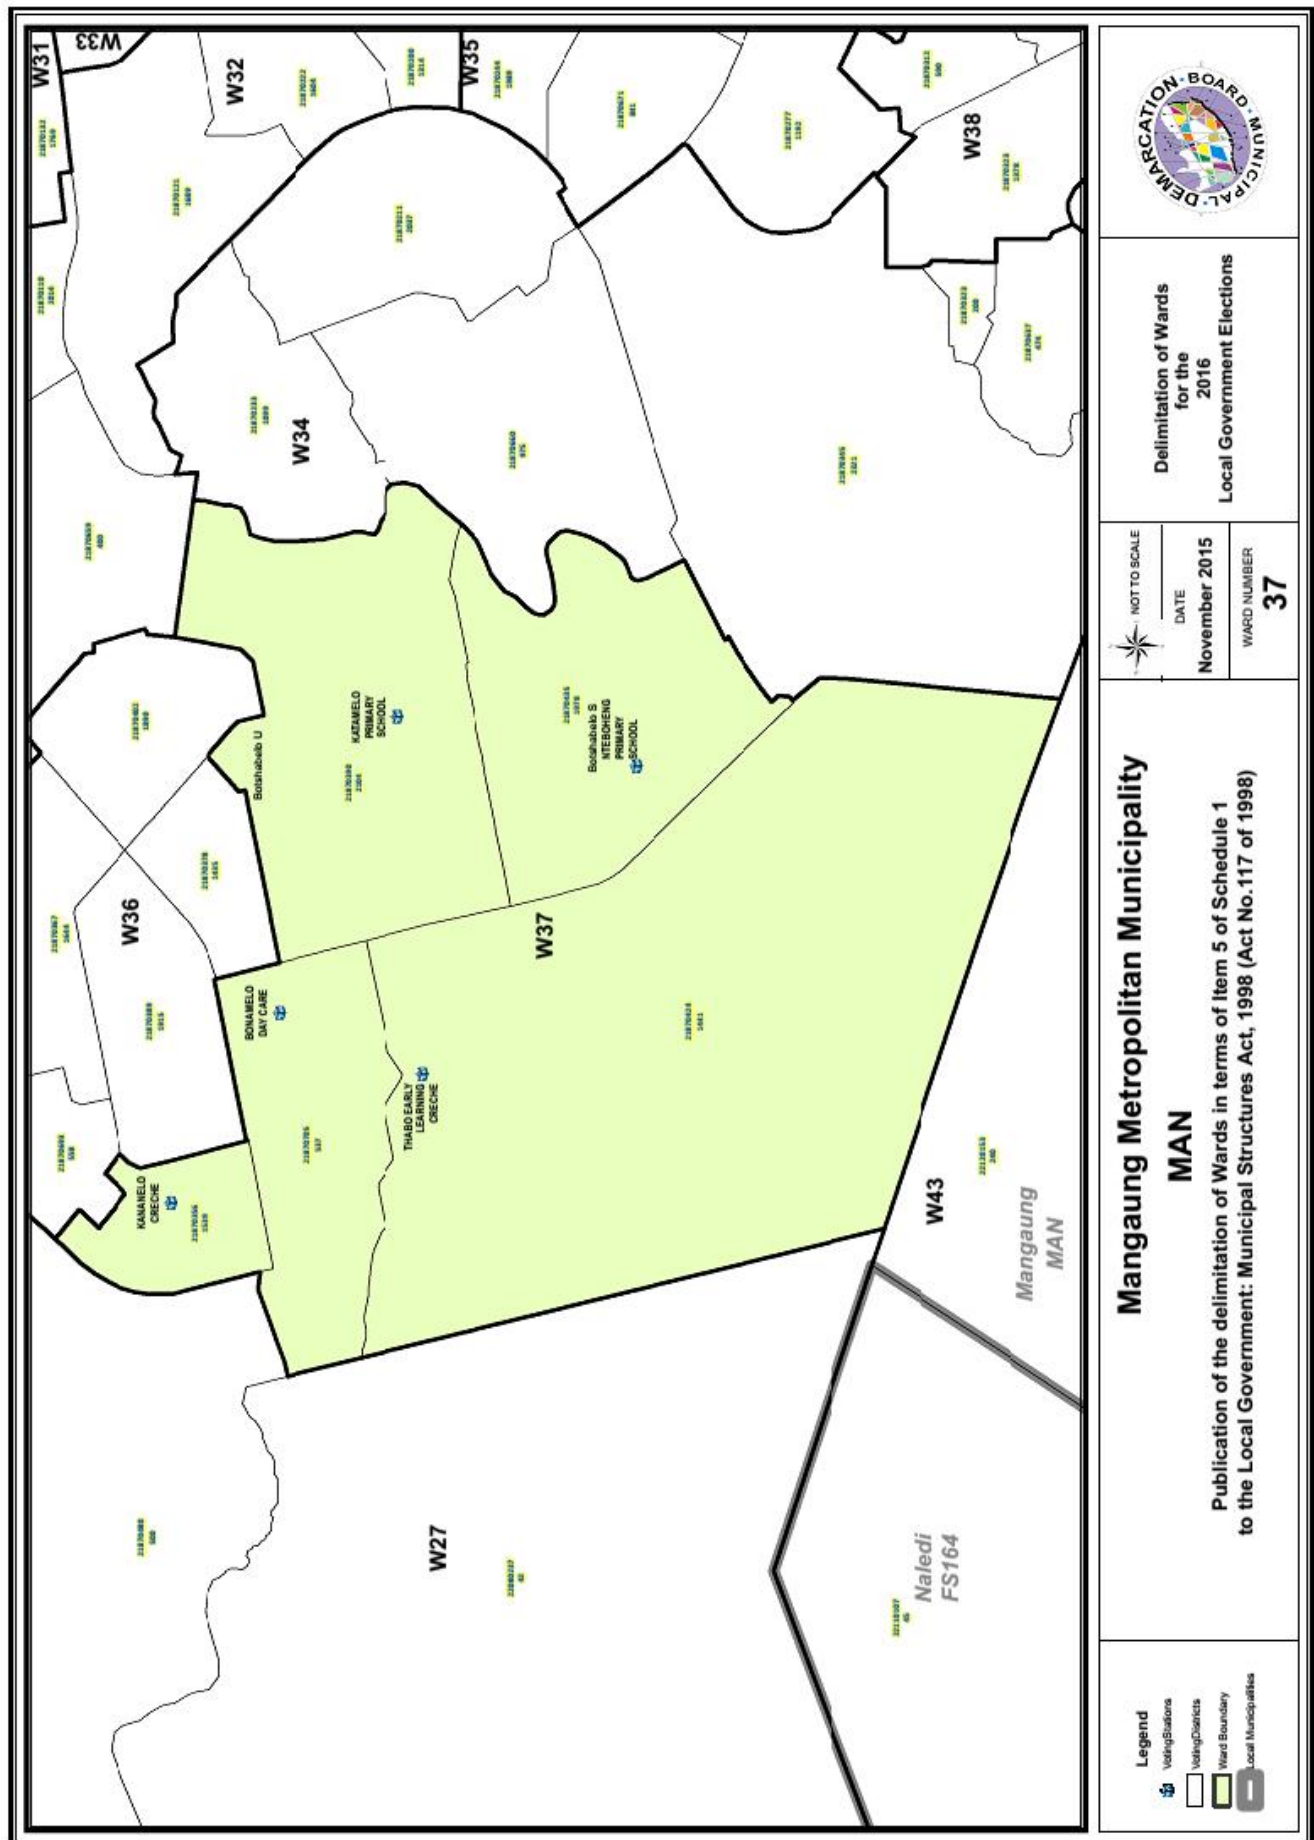

Delimitation of Wards
for the
2016
Local Government Elections

NOT TO SCALE
DATE
November 2015
WARD NUMBER
30

Manguang Metropolitan Municipality
MAN
Publication of the delimitation of Wards in terms of Item 5 of Schedule 1
to the Local Government: Municipal Structures Act, 1998 (Act No.117 of 1998)

- Legend**
- Voting Stations
 - Voting Districts
 - Ward Boundary
 - Local Municipalities

Delimitation of Wards
for the
2016
Local Government Elections

NOT TO SCALE
DATE
November 2015
WARD NUMBER
31

Manguang Metropolitan Municipality
MAN
Publication of the delimitation of Wards in terms of Item 5 of Schedule 1
to the Local Government: Municipal Structures Act, 1998 (Act No. 117 of 1998)

- Legend**
- Voting Stations
 - Voting Districts
 - Ward Boundary
 - Local Municipalities

Delimitation of Wards
for the
2016
Local Government Elections

NOT TO SCALE
DATE
November 2015
WARD NUMBER
34

Manguang Metropolitan Municipality

MAN

Publication of the delimitation of Wards in terms of Item 5 of Schedule 1
to the Local Government: Municipal Structures Act, 1998 (Act No. 117 of 1998)

- Legend**
- Voting Stations
 - Voting Districts
 - Ward Boundary
 - Local Municipalities