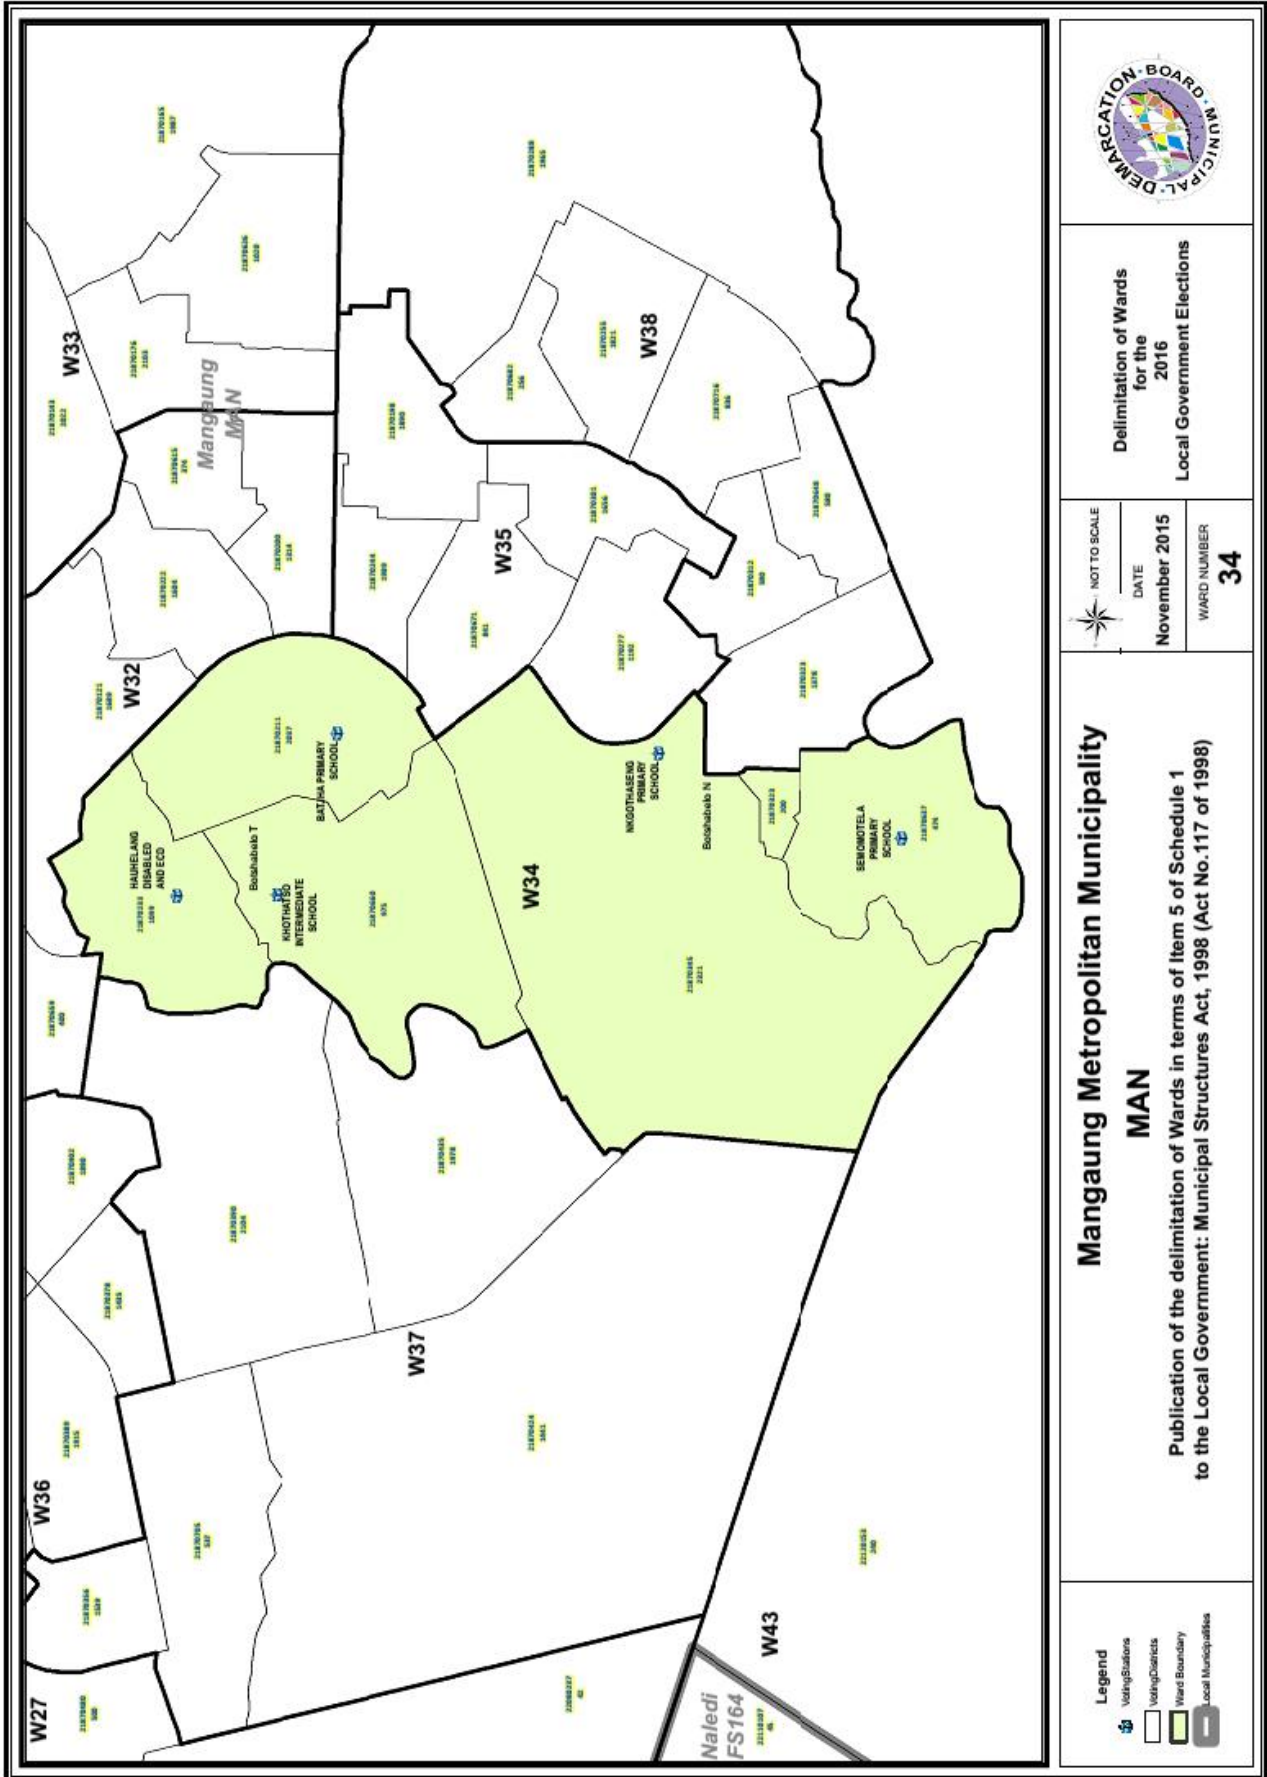

Delimitation of Wards
for the
2016
Local Government Elections

NOT TO SCALE
DATE
November 2015
WARD NUMBER
30

Manguang Metropolitan Municipality
MAN
Publication of the delimitation of Wards in terms of Item 5 of Schedule 1
to the Local Government: Municipal Structures Act, 1998 (Act No.117 of 1998)

- Legend**
- Voting Stations
 - Voting Districts
 - Ward Boundary
 - Local Municipalities

Delimitation of Wards
for the
2016
Local Government Elections

NOT TO SCALE
DATE
November 2015
WARD NUMBER
31

Manguang Metropolitan Municipality
MAN
Publication of the delimitation of Wards in terms of Item 5 of Schedule 1
to the Local Government: Municipal Structures Act, 1998 (Act No. 117 of 1998)

- Legend**
- Voting Stations
 - Voting Districts
 - Ward Boundary
 - Local Municipalities

Delimitation of Wards
for the
2016
Local Government Elections

NOT TO SCALE
DATE
November 2015
WARD NUMBER
34

Manguang Metropolitan Municipality

- Legend**
- Voting Stations
 - Voting Districts
 - Ward Boundary
 - Local Municipalities